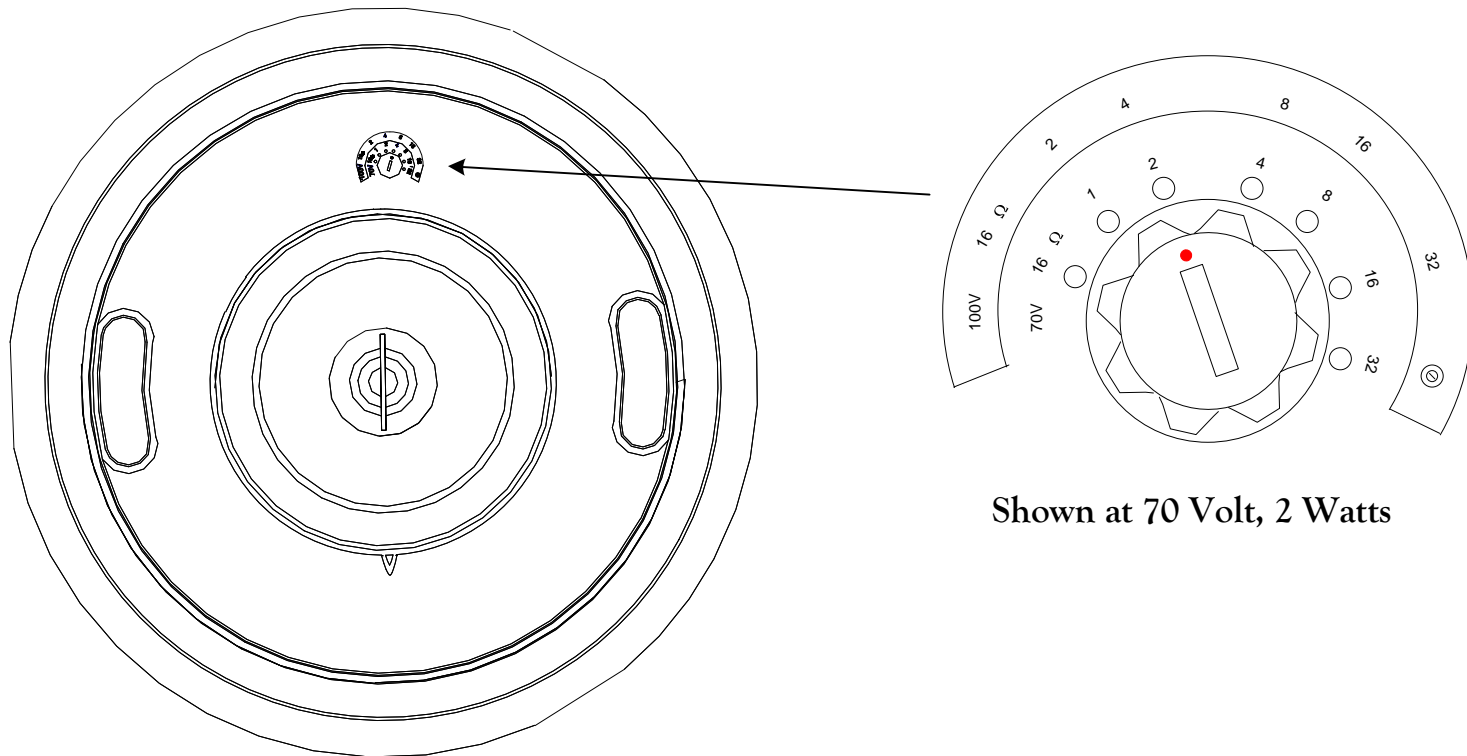

# HFCS1 Tap Setting

Shown at 70 Volt, 2 Watts