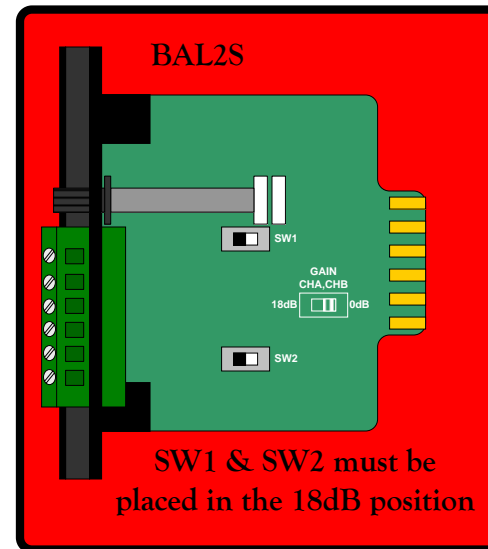

# M-Class Amplifier Connectivity

600 Ohm Balanced Line

For general reference only. For technical support, call 1-800-999-2809.

©2007 Bogen Communications, Inc.