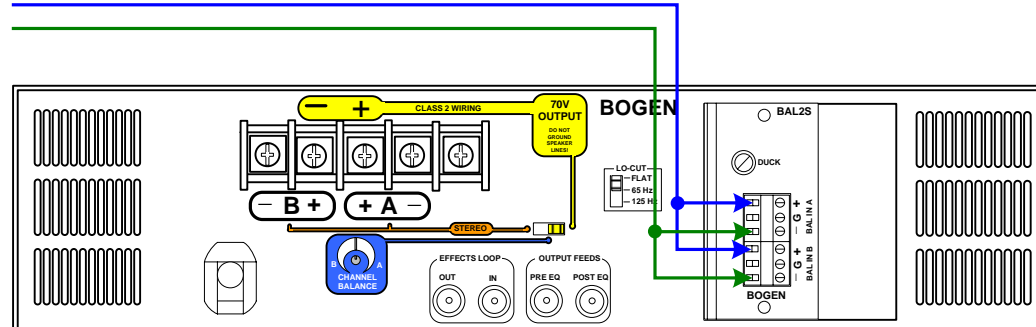

# M-Class Amplifier Connectivity

600 Ohm Balanced Line

For general reference only. For technical support, call 1-800-999-2809.

©2007 Bogen Communications, Inc.