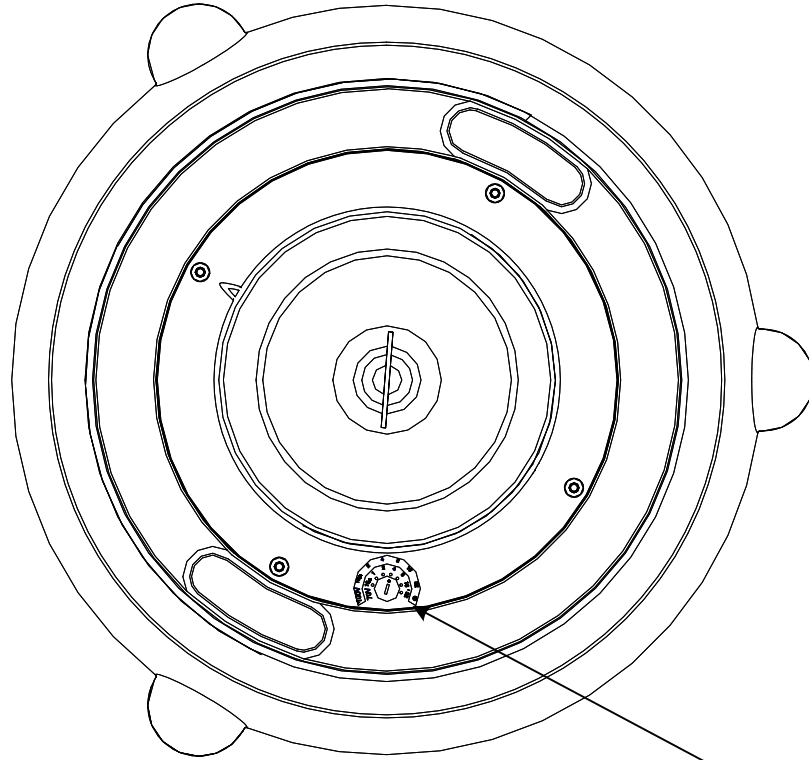

# OPS1W Tap Setting

Shown at 70 Volt, 2 Watts