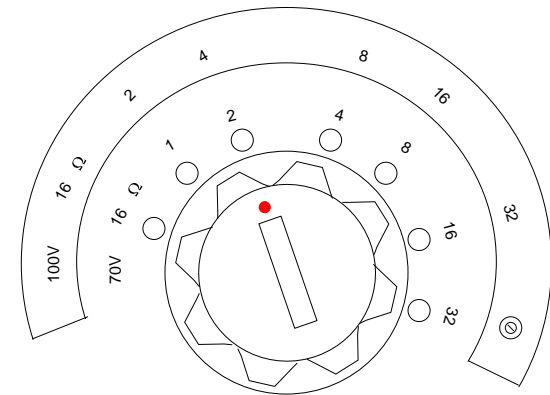

# OPS1W Tap Setting

Shown at 70 Volt, 2 Watts