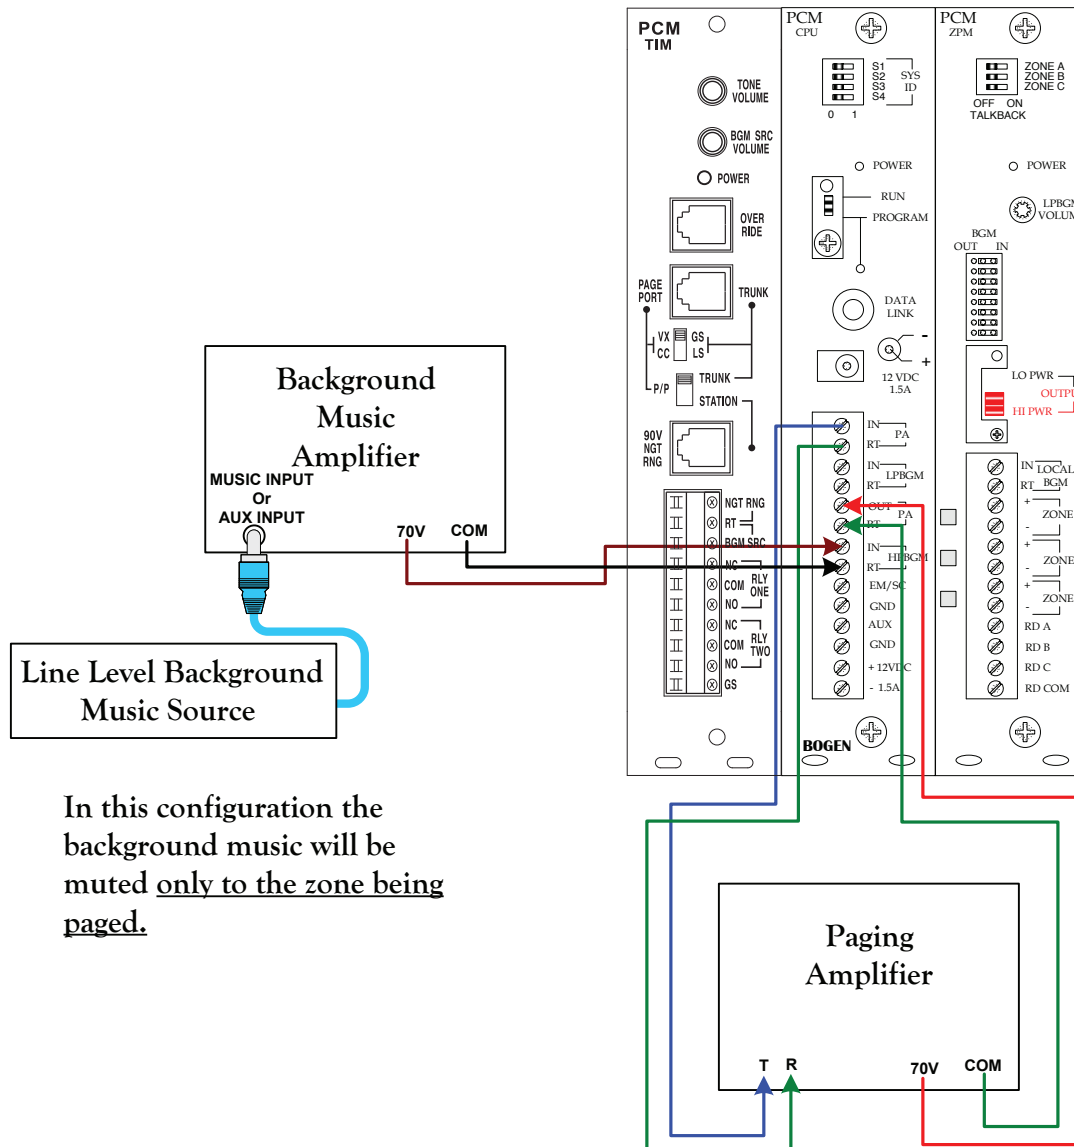

## PCM2000 HI PWR #1

In this configuration the background music will be muted only to the zone being paged.

## PCM2000 HI PWR #2

Line Level Background Music Source

In this configuration the background music will be muted to all zones when a page is made.  
 1 Amp BGM must be programmed to Enable.