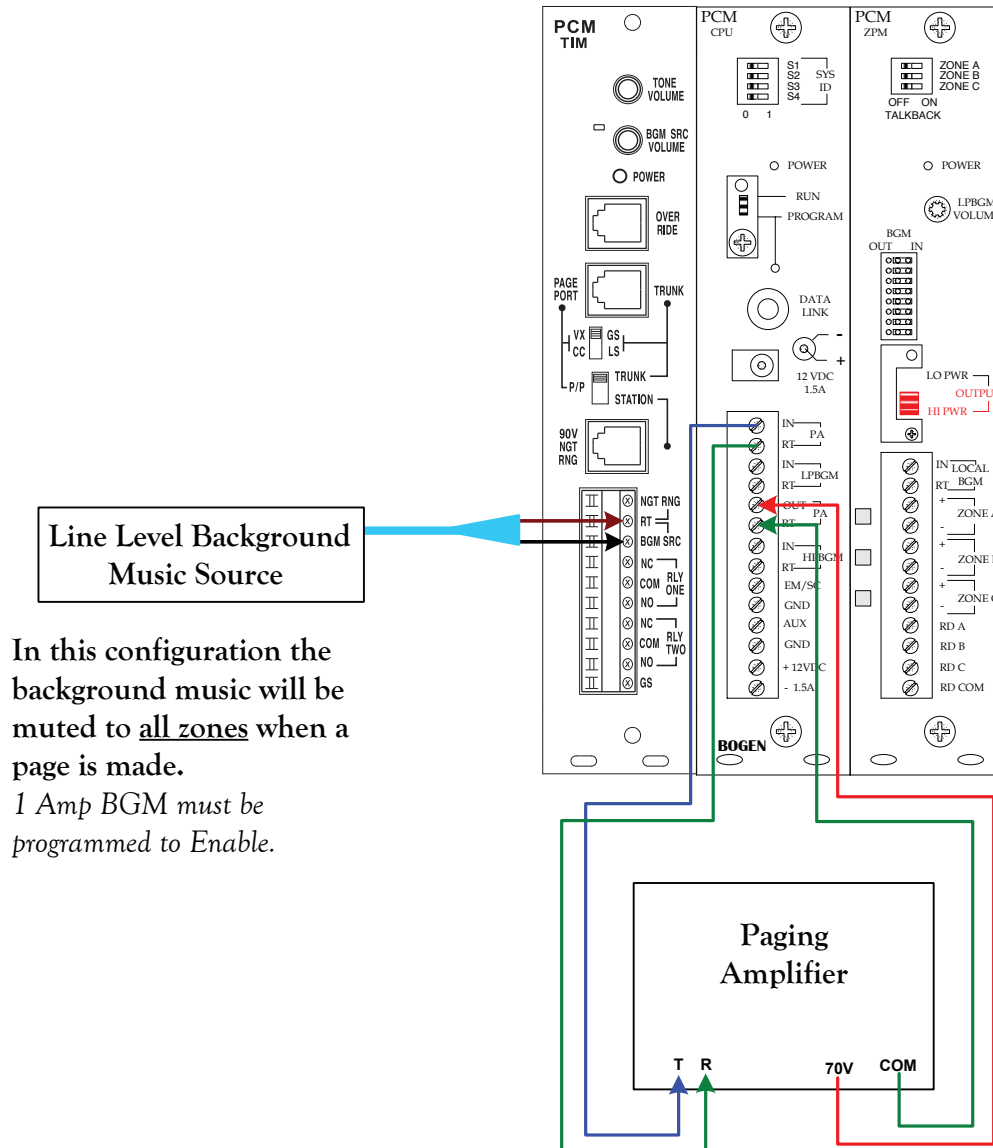

## PCM2000 HI PWR #1

In this configuration the background music will be muted only to the zone being paged.

## PCM2000 HI PWR #2

Line Level Background Music Source

In this configuration the background music will be muted to all zones when a page is made.  
 1 Amp BGM must be programmed to Enable.

## PCM2000 LO PWR #2

Line Level Background Music Source

In this configuration the background music will be muted to all zones when a page is made.

1 Amp BGM must be programmed to Enable.