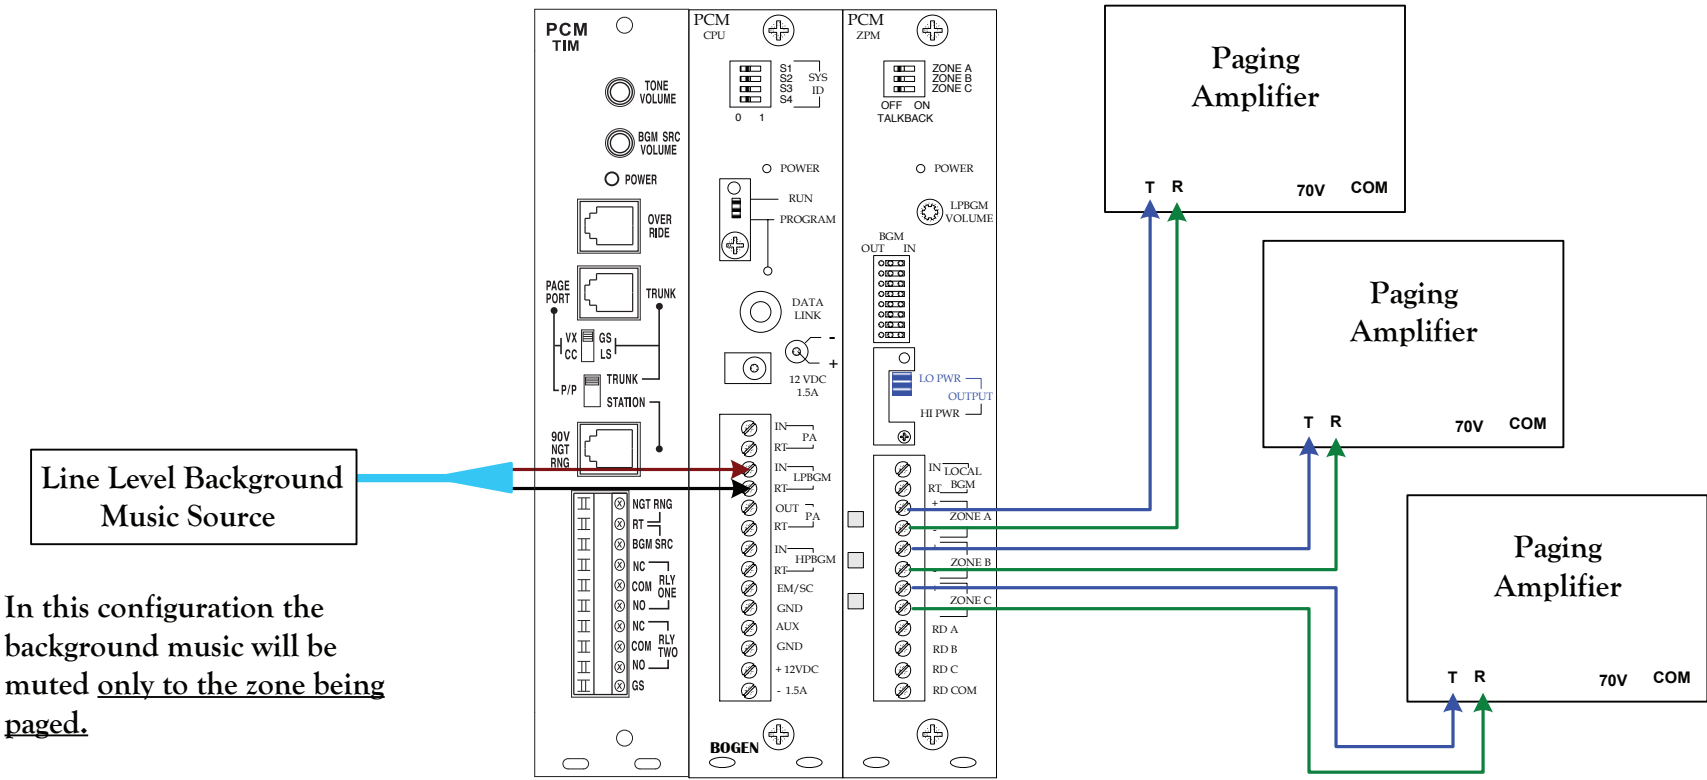

Background Music PCM2000 LO PWR #1