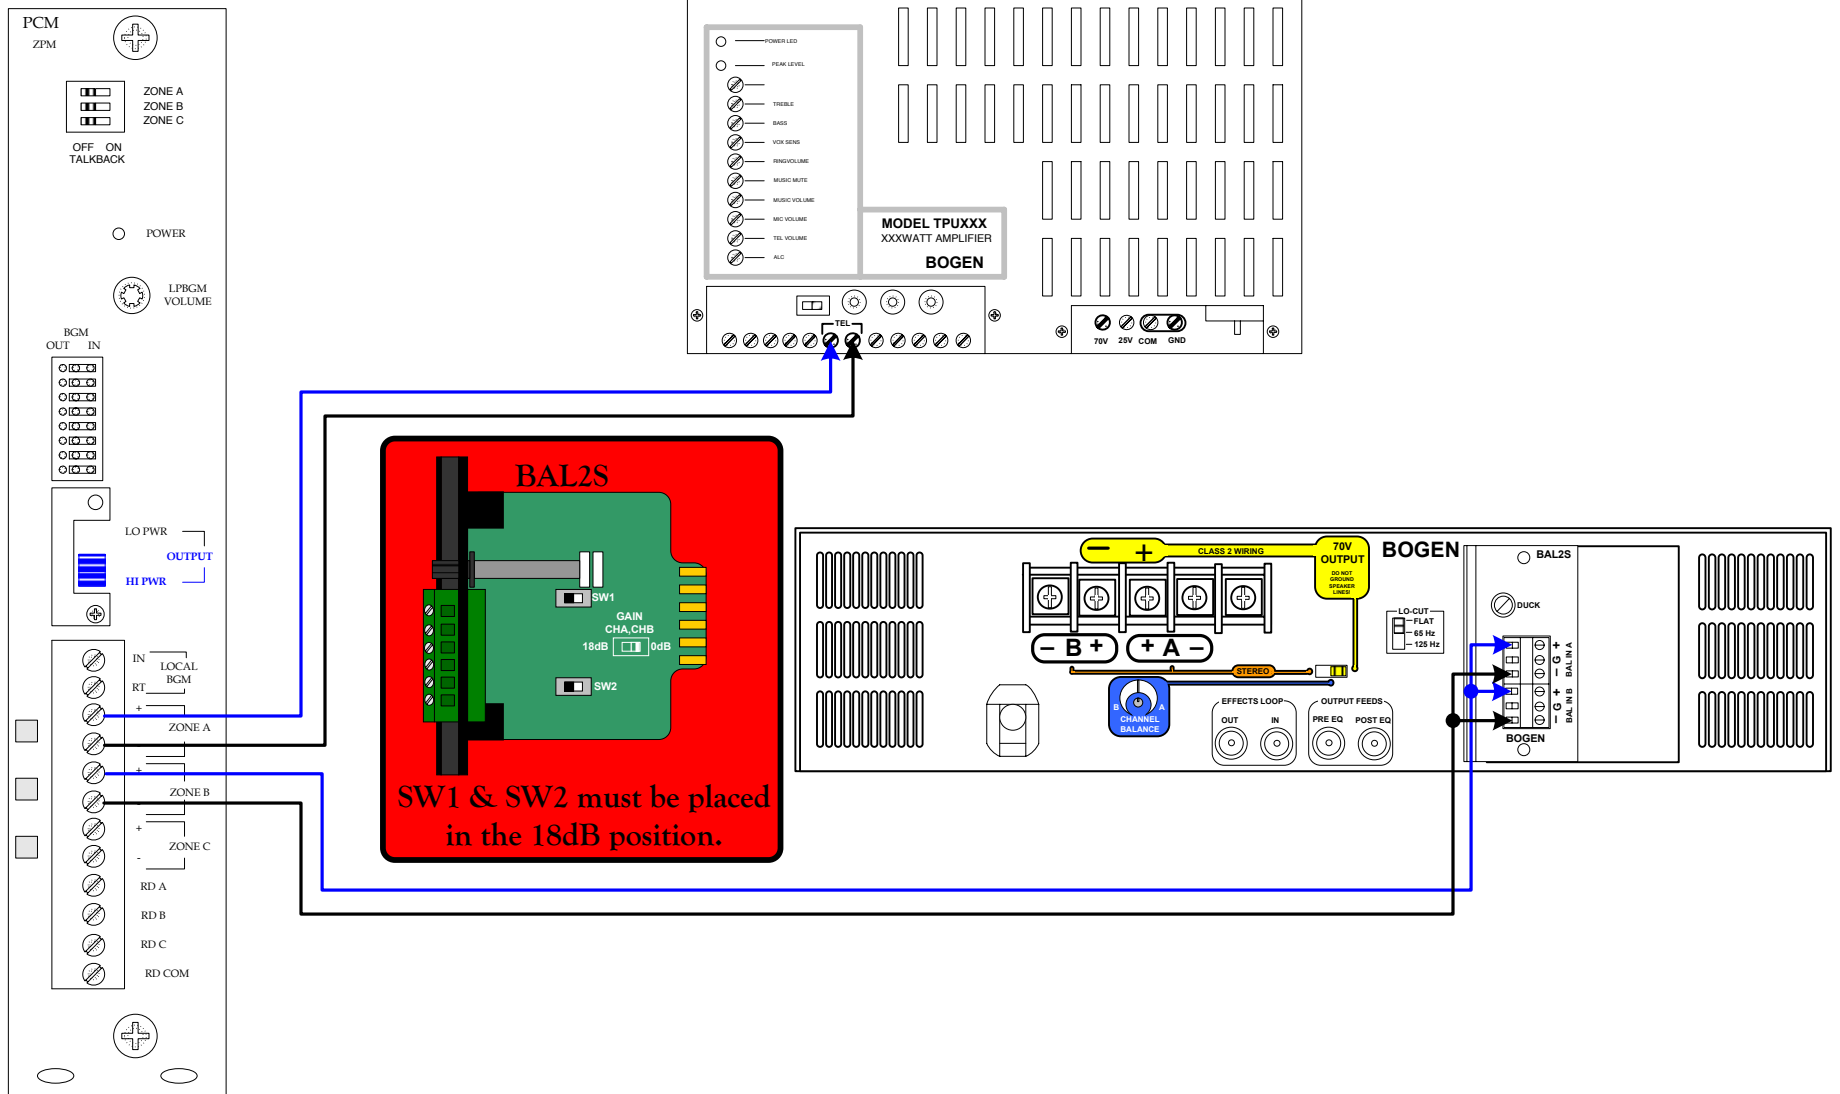

PCM-ZPM to TPU and M-Class Amplifiers

For general reference only. For technical support, call 1-800-999-2809.

©2007 Bogen Communications, Inc.