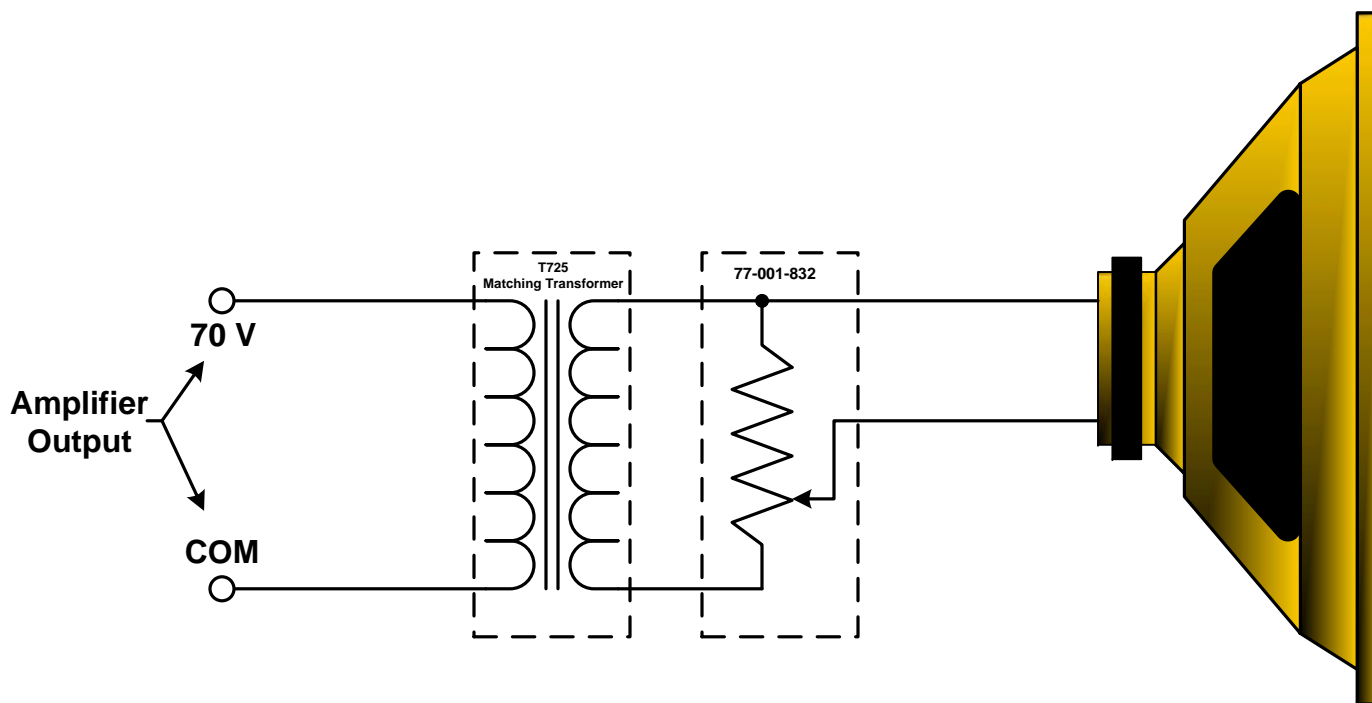

Speaker with Recessed Volume Control Assembly

23-689401 - Potentiometer Mounting Bracket