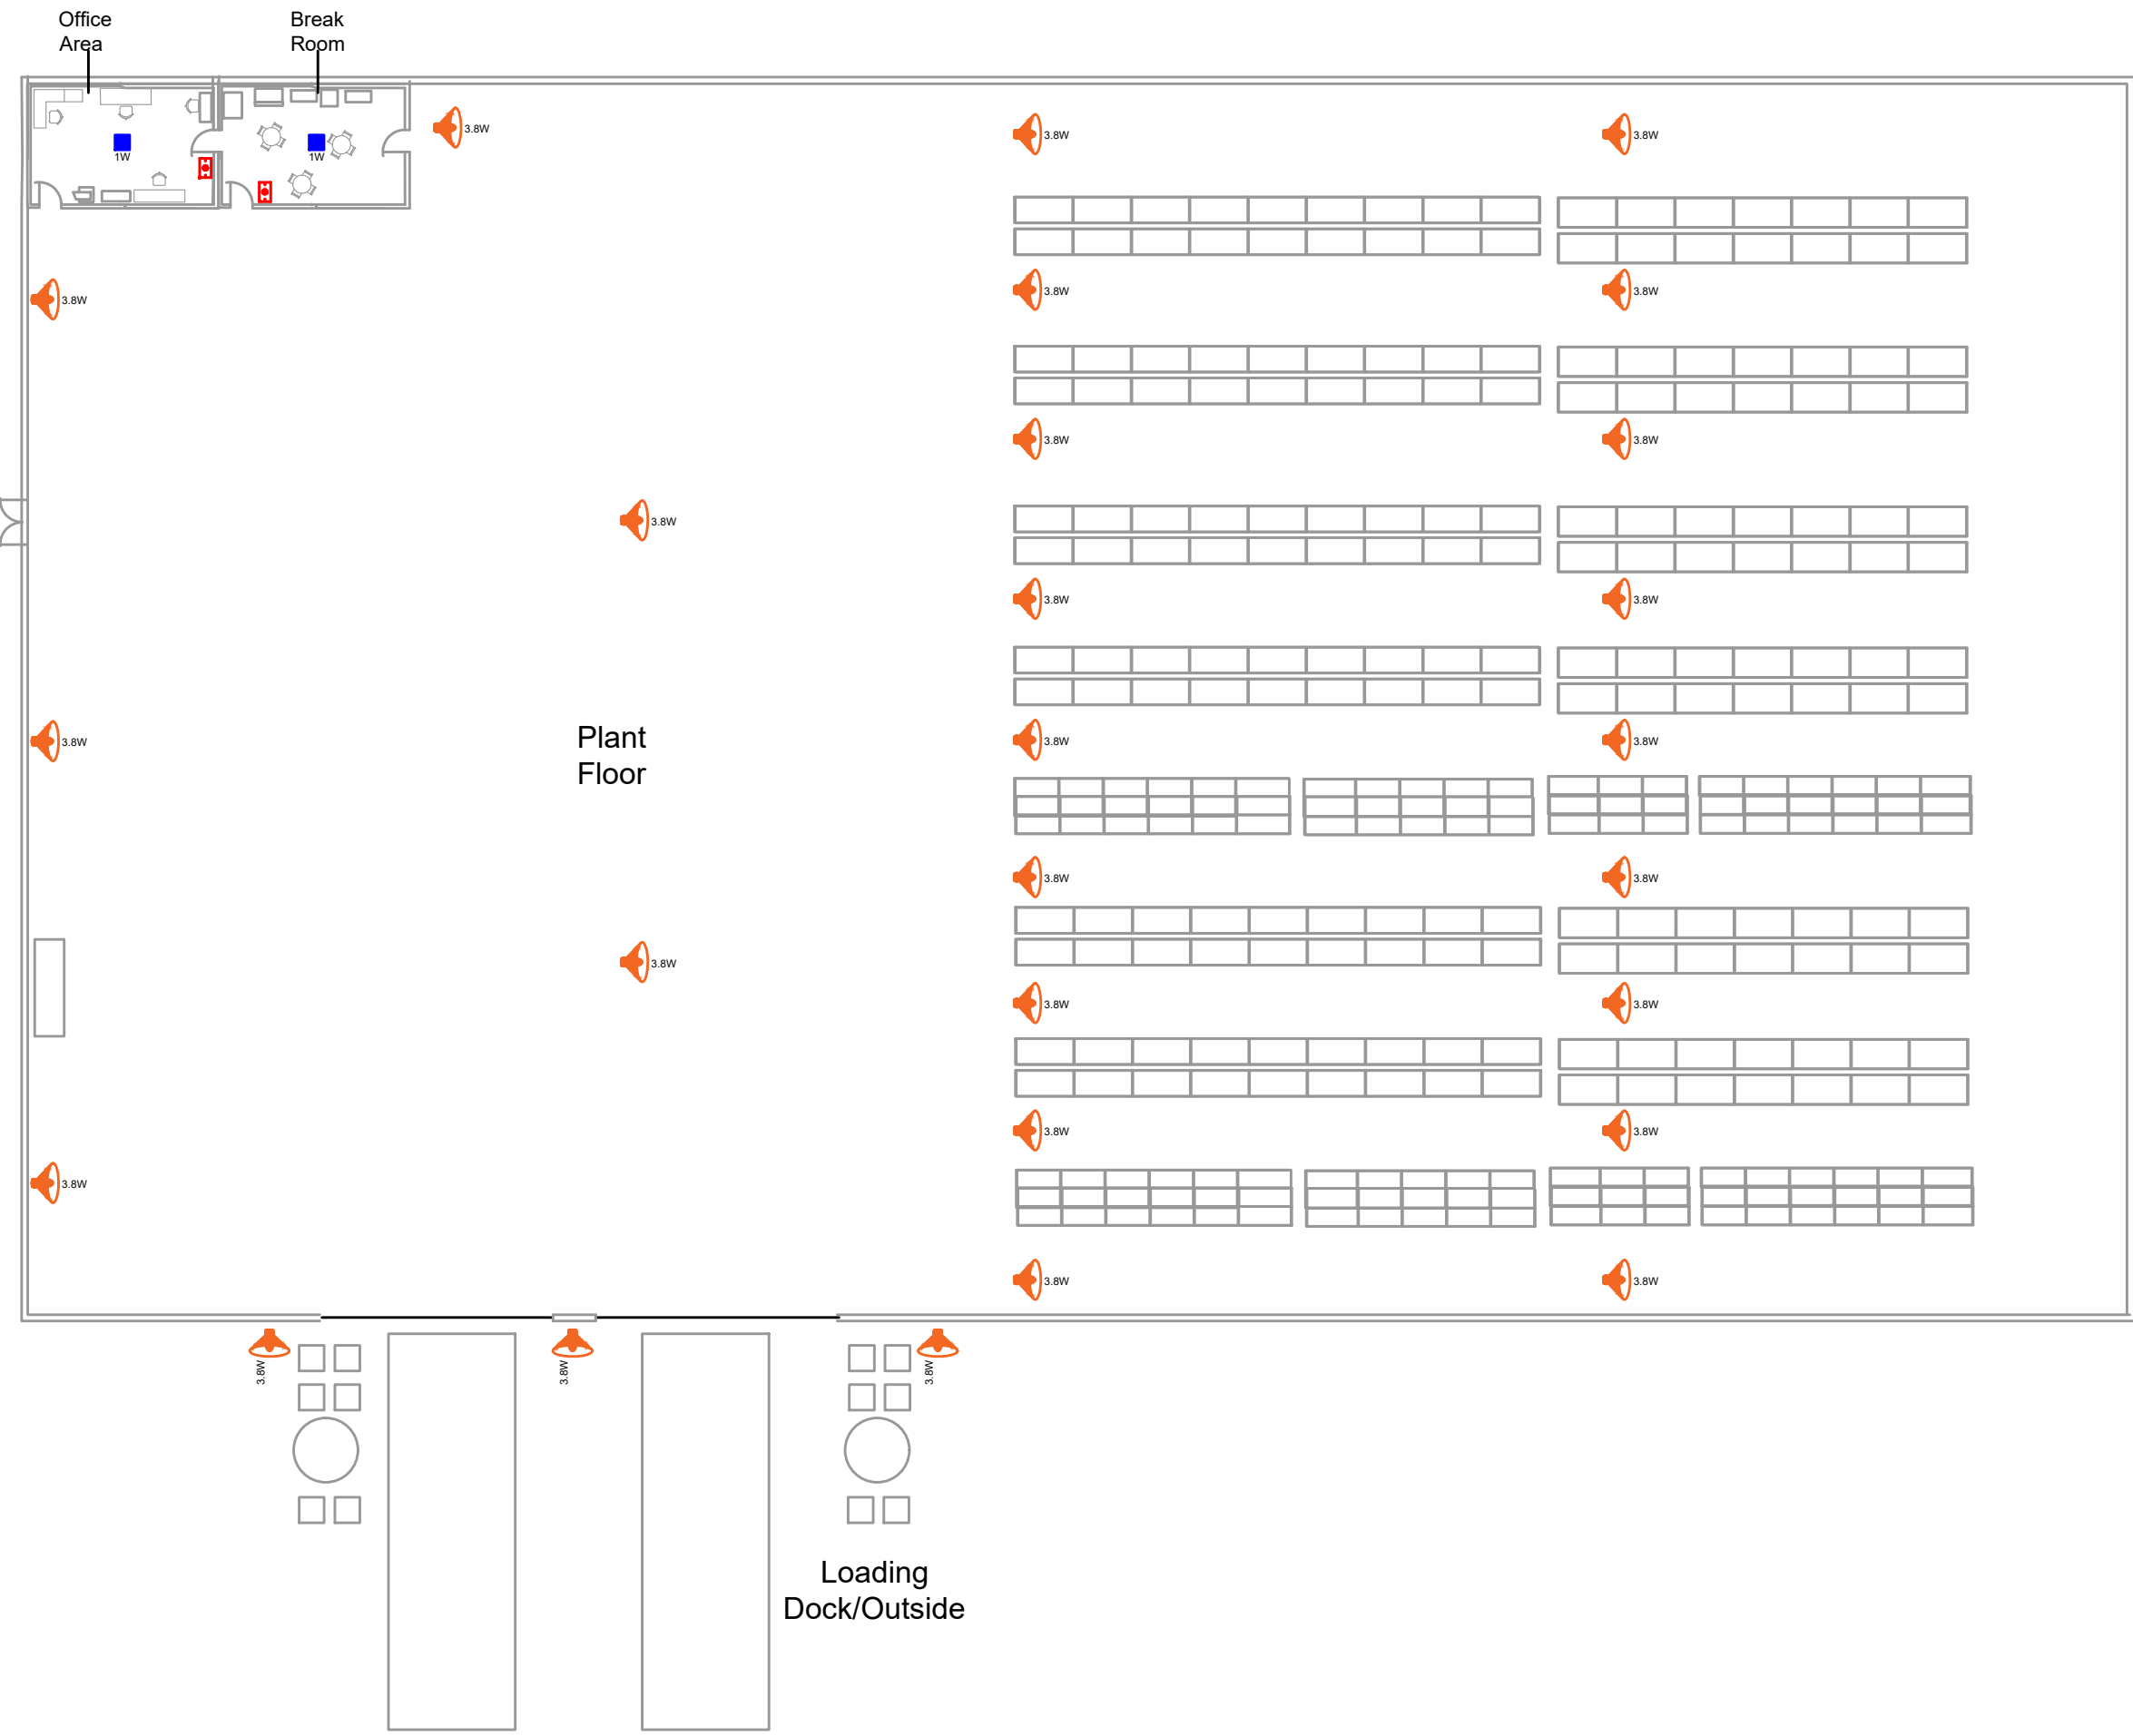

# Nyquist IP-Hybrid Option with Zones

## LEGEND

-  27 BOGEN SPT15A  
Tapped @ 3.8W
-  1 BOGEN NQ-S1810CT-T1
-  1 BOGEN NQ-S1810WBC
-  2 BOGEN NQ-T1100
-  1 BOGEN NQ-ZPMS

# Analog All-Call Option

- LEGEND**
-  27 BOGEN SPT15A Tapped @ 3.8W
  -  2 BOGEN CSD2X2 Tapped @ 1W
  -  2 BOGEN AT10A