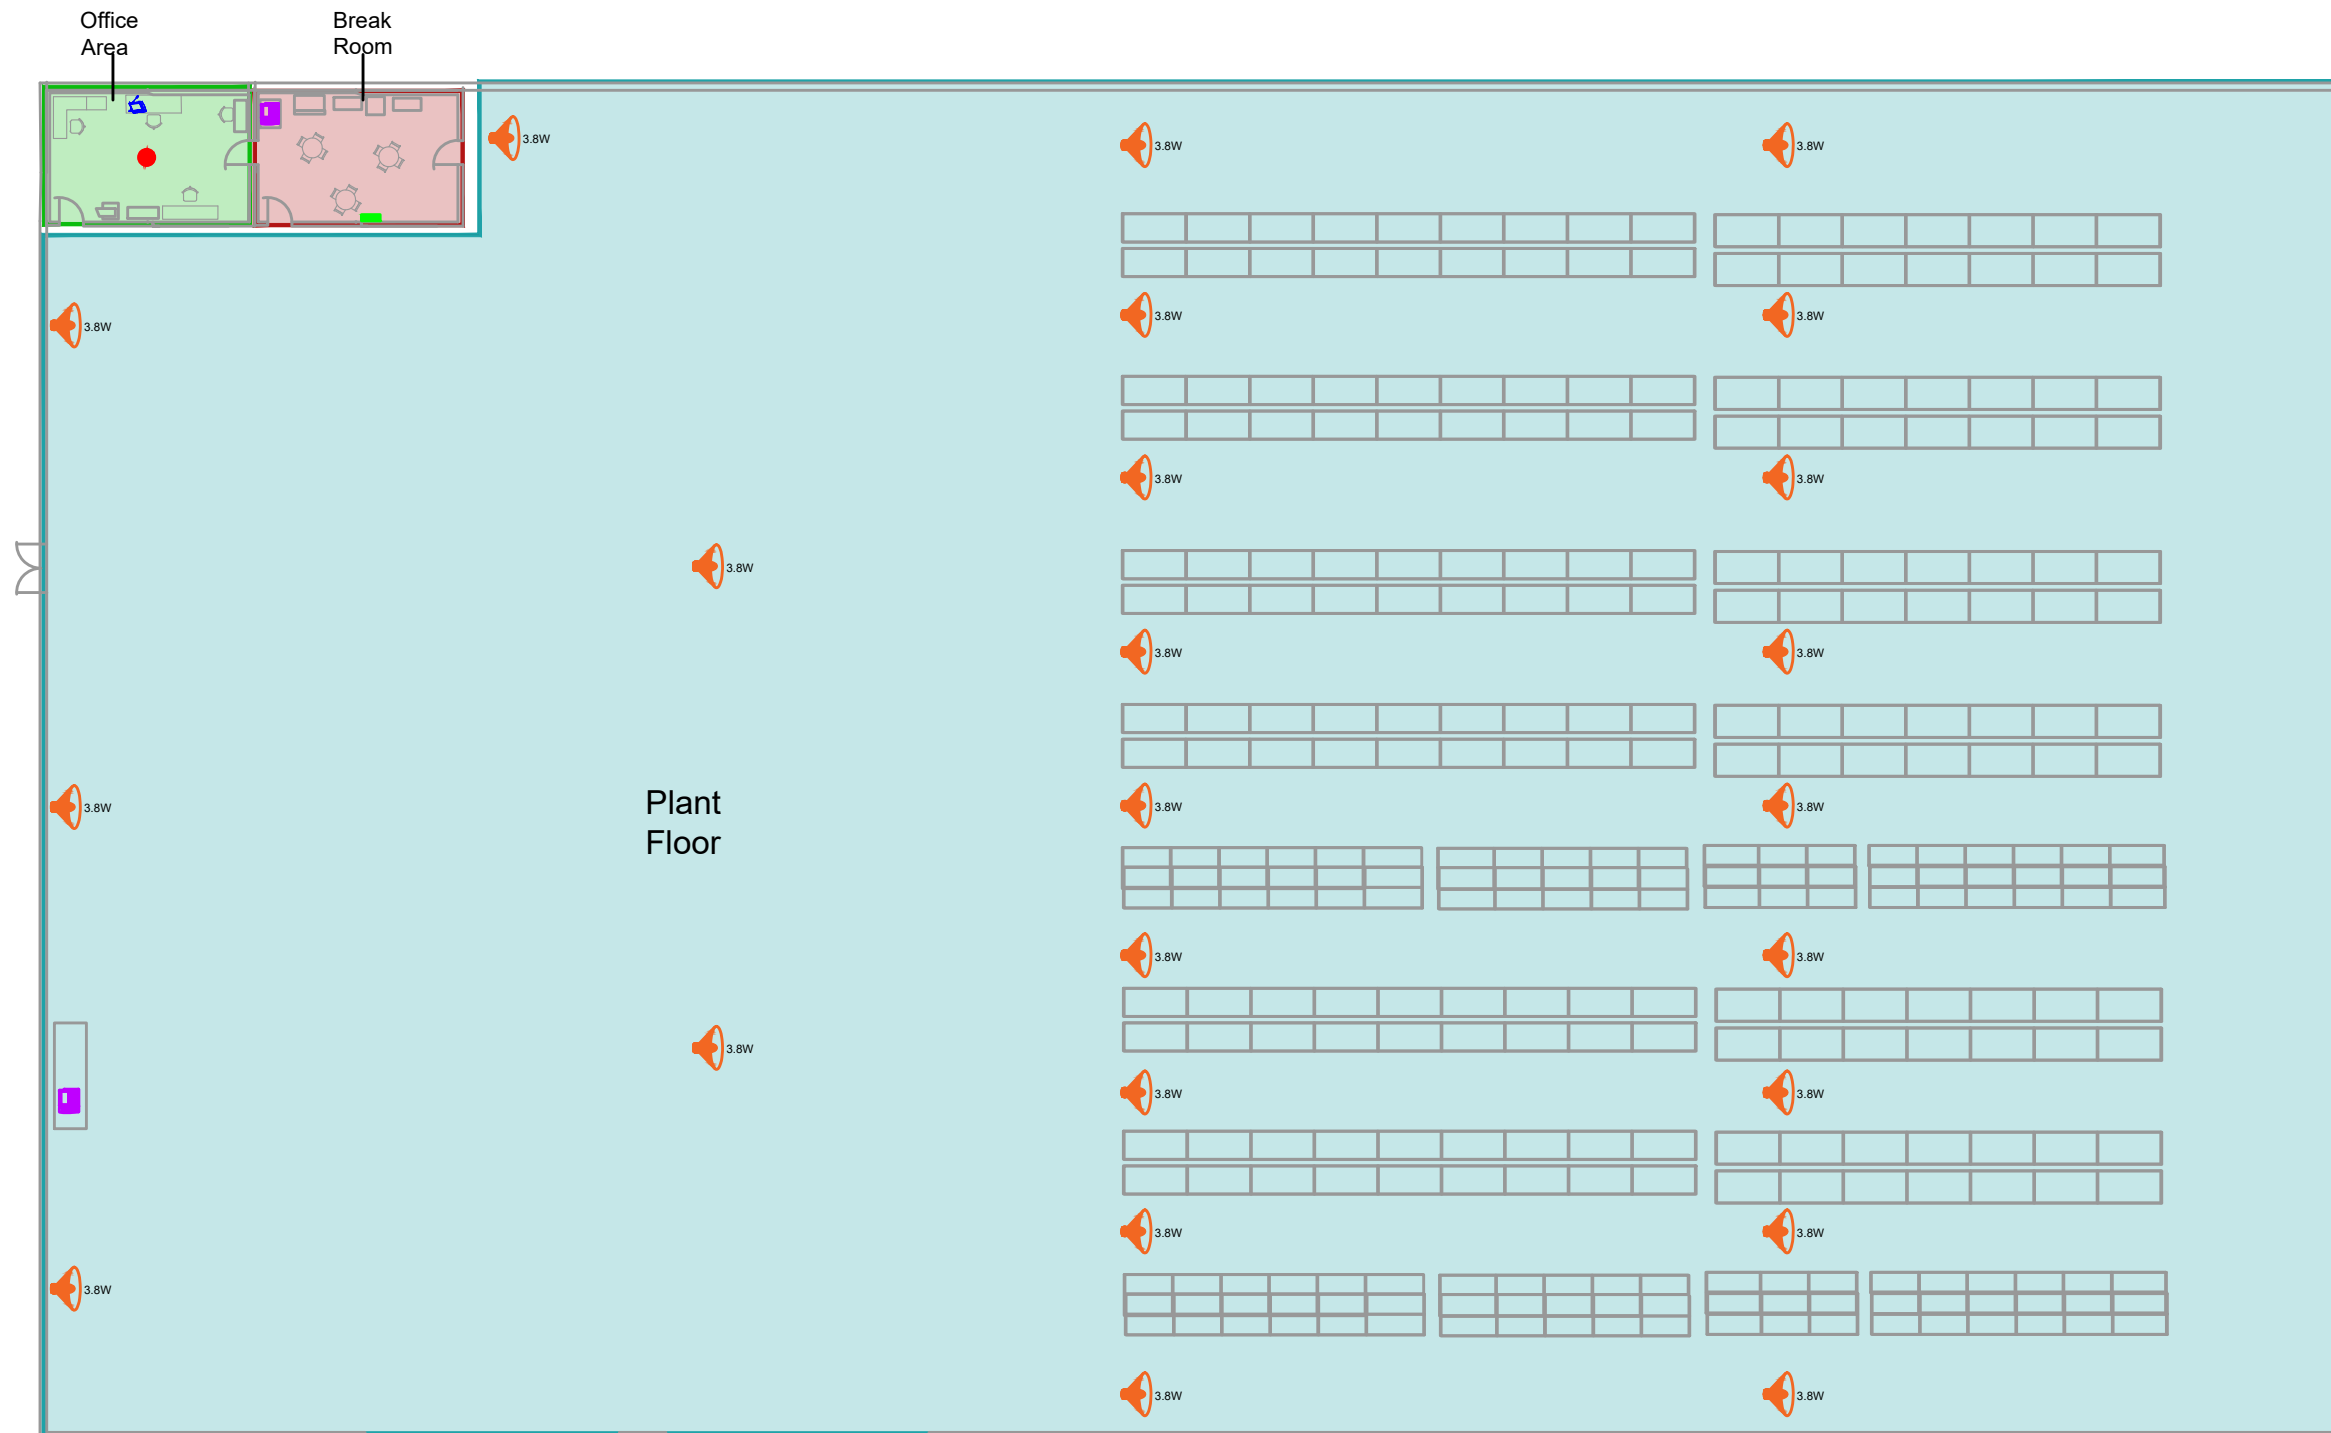

# Nyquist IP-Hybrid Option with Zones

## LEGEND

-  27 BOGEN SPT15A  
Tapped @ 3.8W
-  1 BOGEN NQ-S1810CT-T1
-  1 BOGEN NQ-S1810WBC
-  2 BOGEN NQ-T1100
-  1 BOGEN NQ-ZPMS

# Analog All-Call Option

- LEGEND**
-  27 BOGEN SPT15A Tapped @ 3.8W
  -  2 BOGEN CSD2X2 Tapped @ 1W
  -  2 BOGEN AT10A