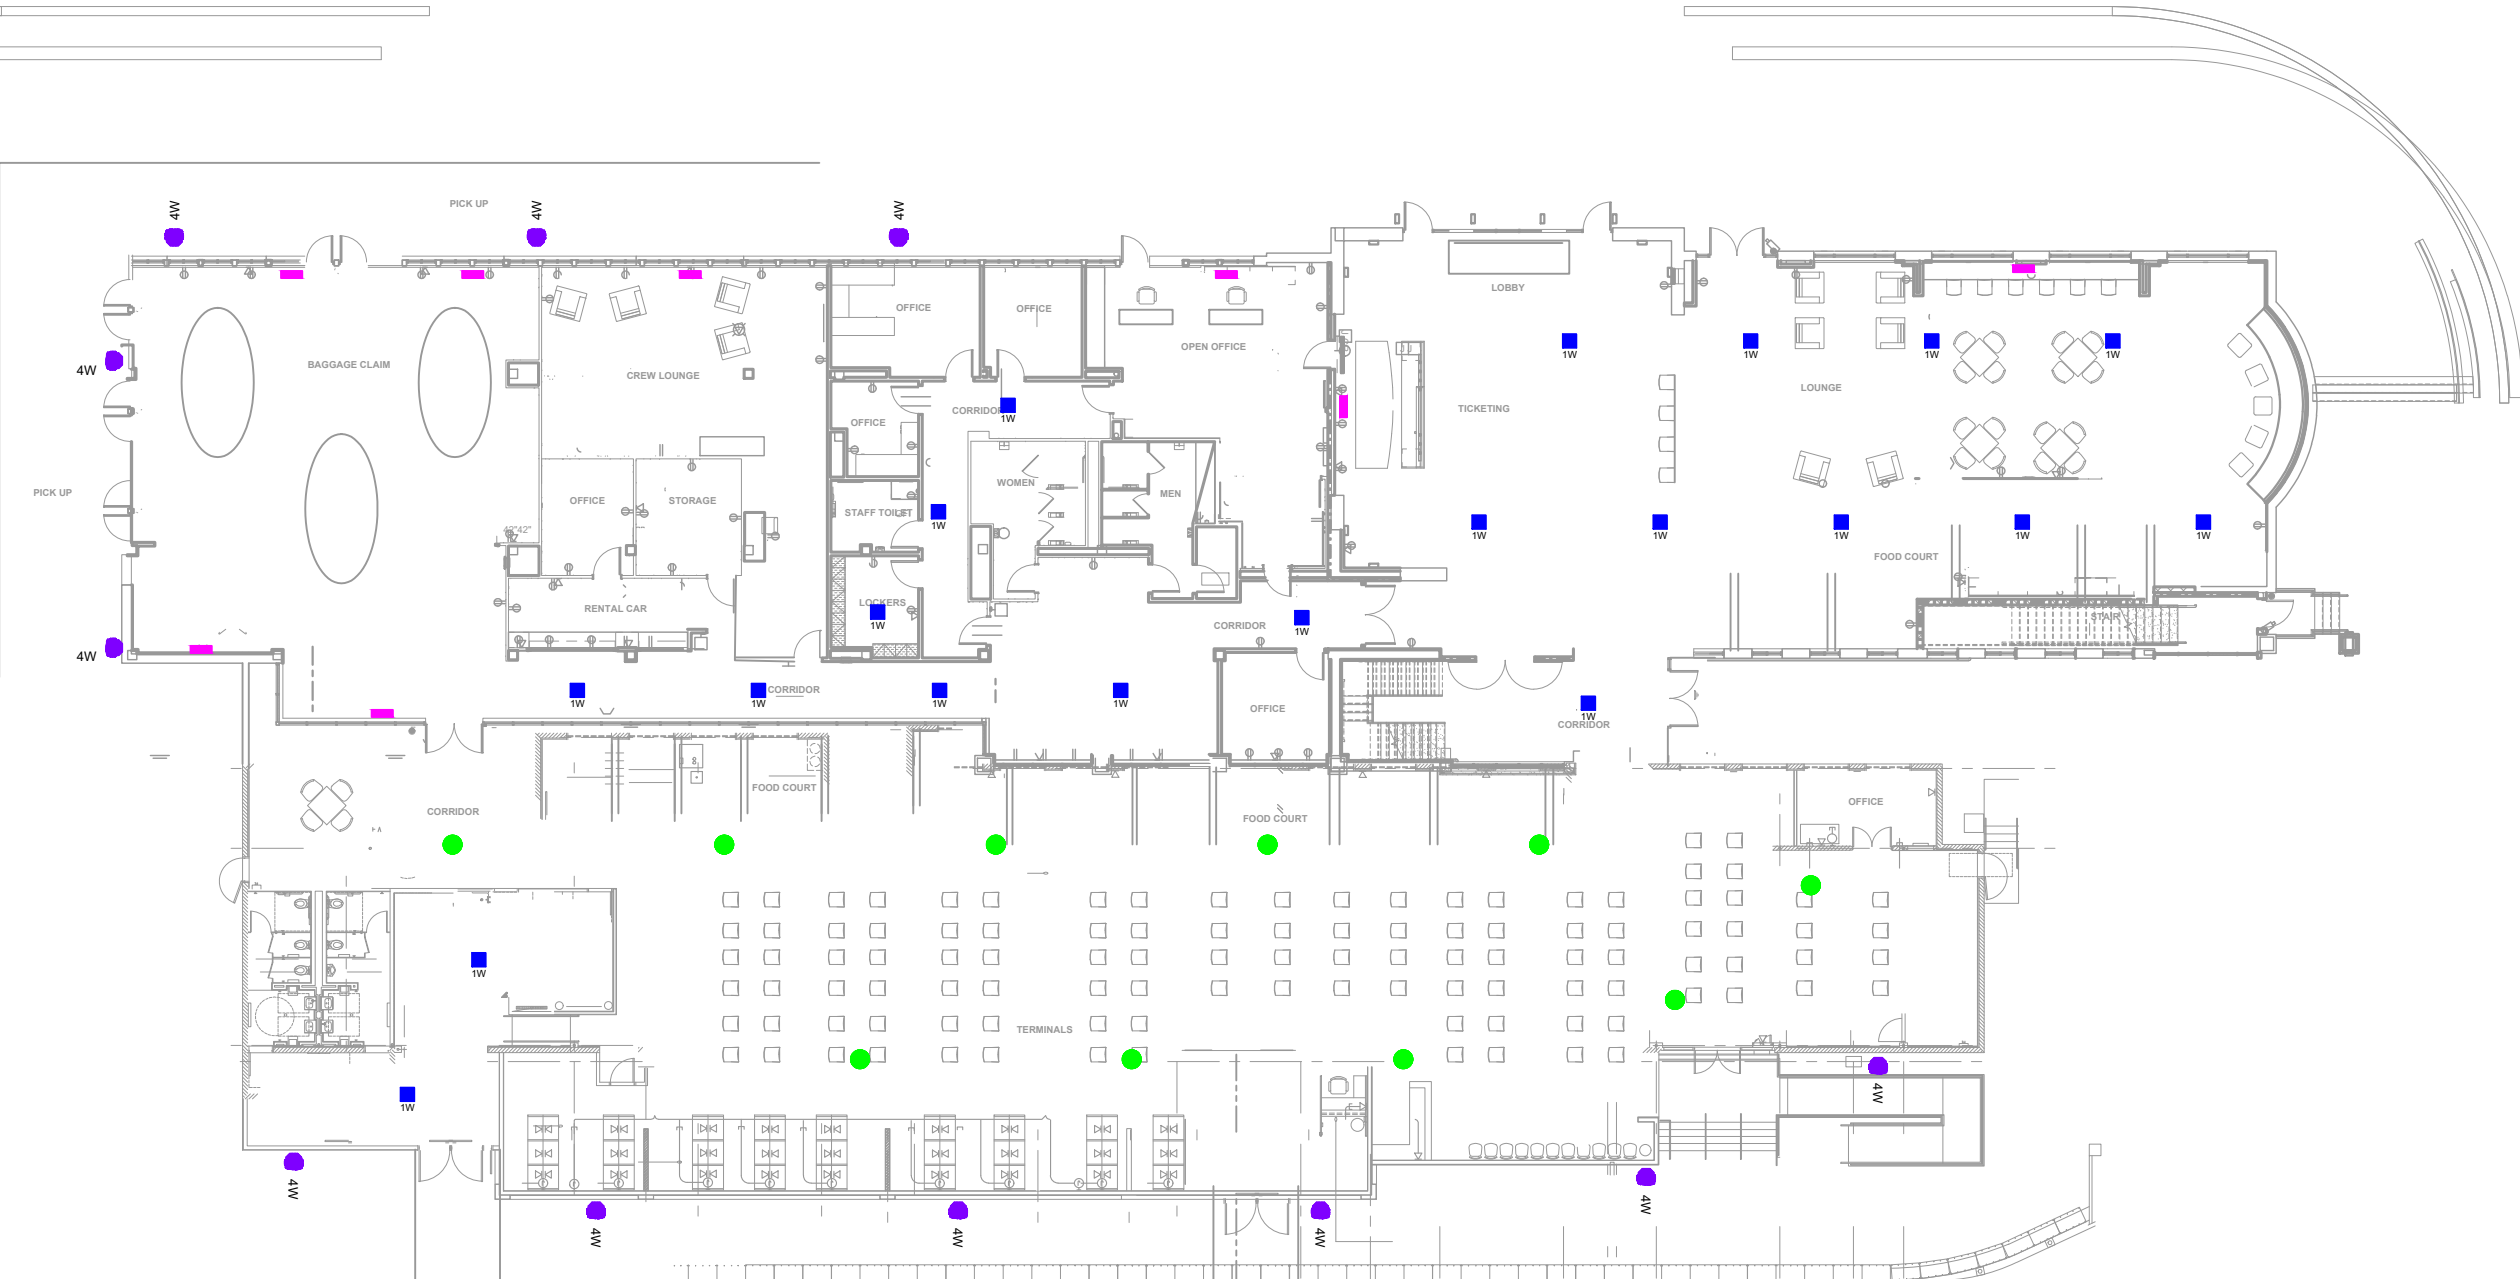

# Nyquist IP-Hybrid Zone Paging Option

**LEGEND**

- 20 BOGEN CSD2X2U-V2  
Tapped @ 1W
- 10 BOGEN OPS1  
Tapped @ 2W
- 11 BOGEN A2T  
Tapped @ 4W
- 8 BOGEN NQ-S1810WBC

# Analog All-Call Paging Option

## LEGEND

- 26 BOGEN CSD2X2VR  
Tapped @ 1W
- 10 BOGEN OPS1  
Tapped @ 2W
- 11 BOGEN A2T  
Tapped @ 4W