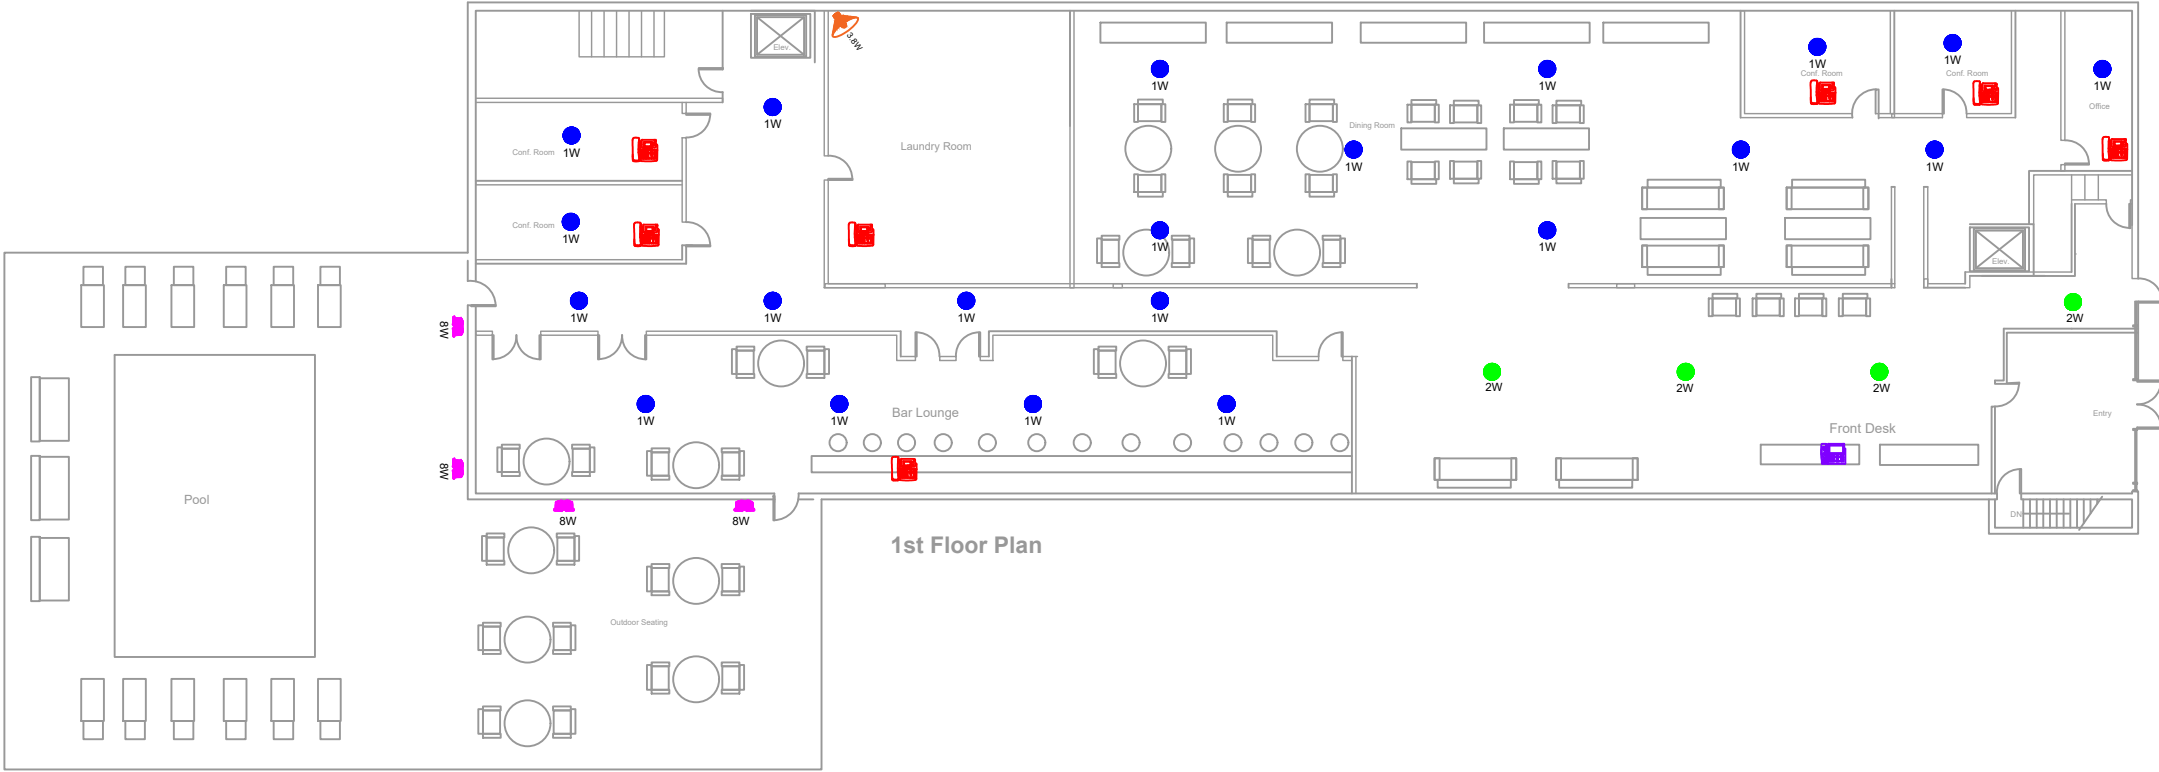

Nyquist IP-Hybrid Option

2nd +up Floor Plan

1st Floor Plan

LEGEND

- 4 BOGEN OCS1
Tapped @ 2W
- 30 BOGEN HFCS1LP
Tapped @ 1W
- 🔊 1 BOGEN SPT15A
Tapped @ 3.8W
- 4 BOGEN A12
Tapped @ 8W
- 📄 7 BOGEN NQ-T2000
- 📄 1 BOGEN T1100

Analog Paging Option

2nd +up Floor Plan

1st Floor Plan

LEGEND

- 4 BOGEN OCS1
Tapped @ 2W
- 30 BOGEN HFCS1LP
Tapped @ 1W
- 🔊 1 BOGEN SPT15A
Tapped @ 3.8W
- ▭ 4 BOGEN A12
Tapped @ 8W