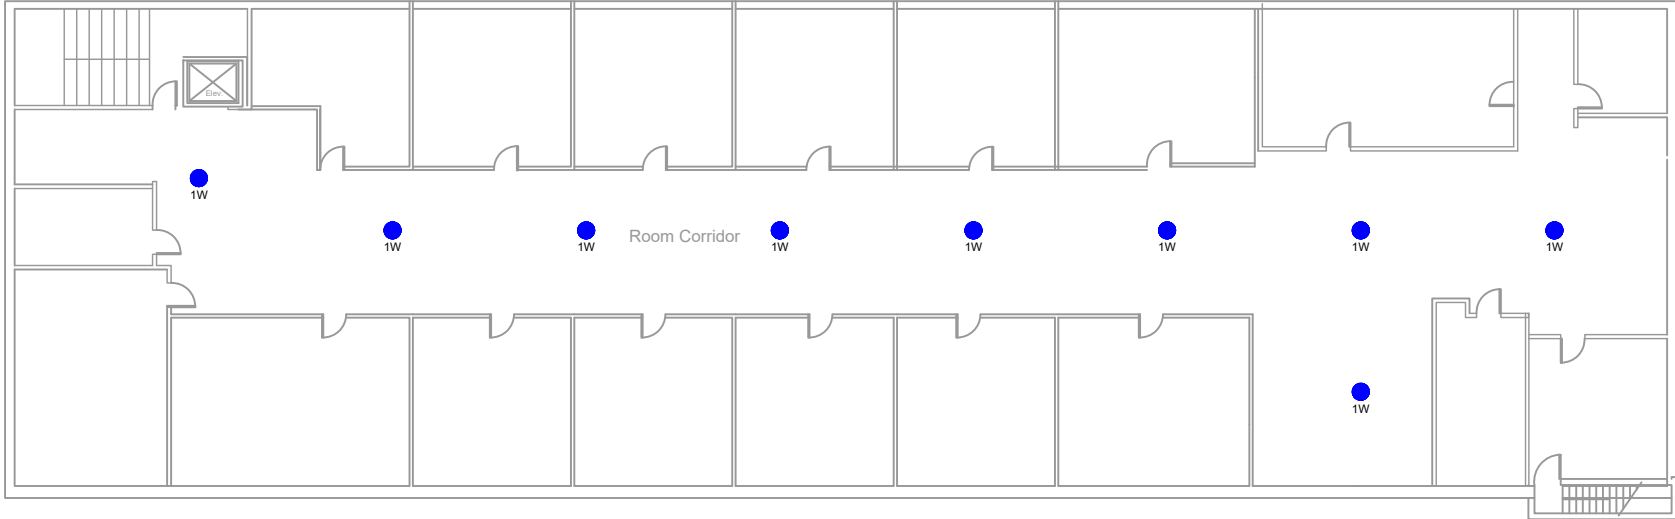

Nyquist IP-Hybrid Option

2nd +up Floor Plan

1st Floor Plan

LEGEND

- 4 BOGEN OCS1
Tapped @ 2W
- 30 BOGEN HFCS1LP
Tapped @ 1W
- 🔊 1 BOGEN SPT15A
Tapped @ 3.8W
- 4 BOGEN A12
Tapped @ 8W
- 📄 7 BOGEN NQ-T2000
- 📄 1 BOGEN T1100

Analog Paging Option

2nd +up Floor Plan

1st Floor Plan

LEGEND

- 4 BOGEN OCS1
Tapped @ 2W
- 30 BOGEN HFCS1LP
Tapped @ 1W
- 🔊 1 BOGEN SPT15A
Tapped @ 3.8W
- ▭ 4 BOGEN A12
Tapped @ 8W