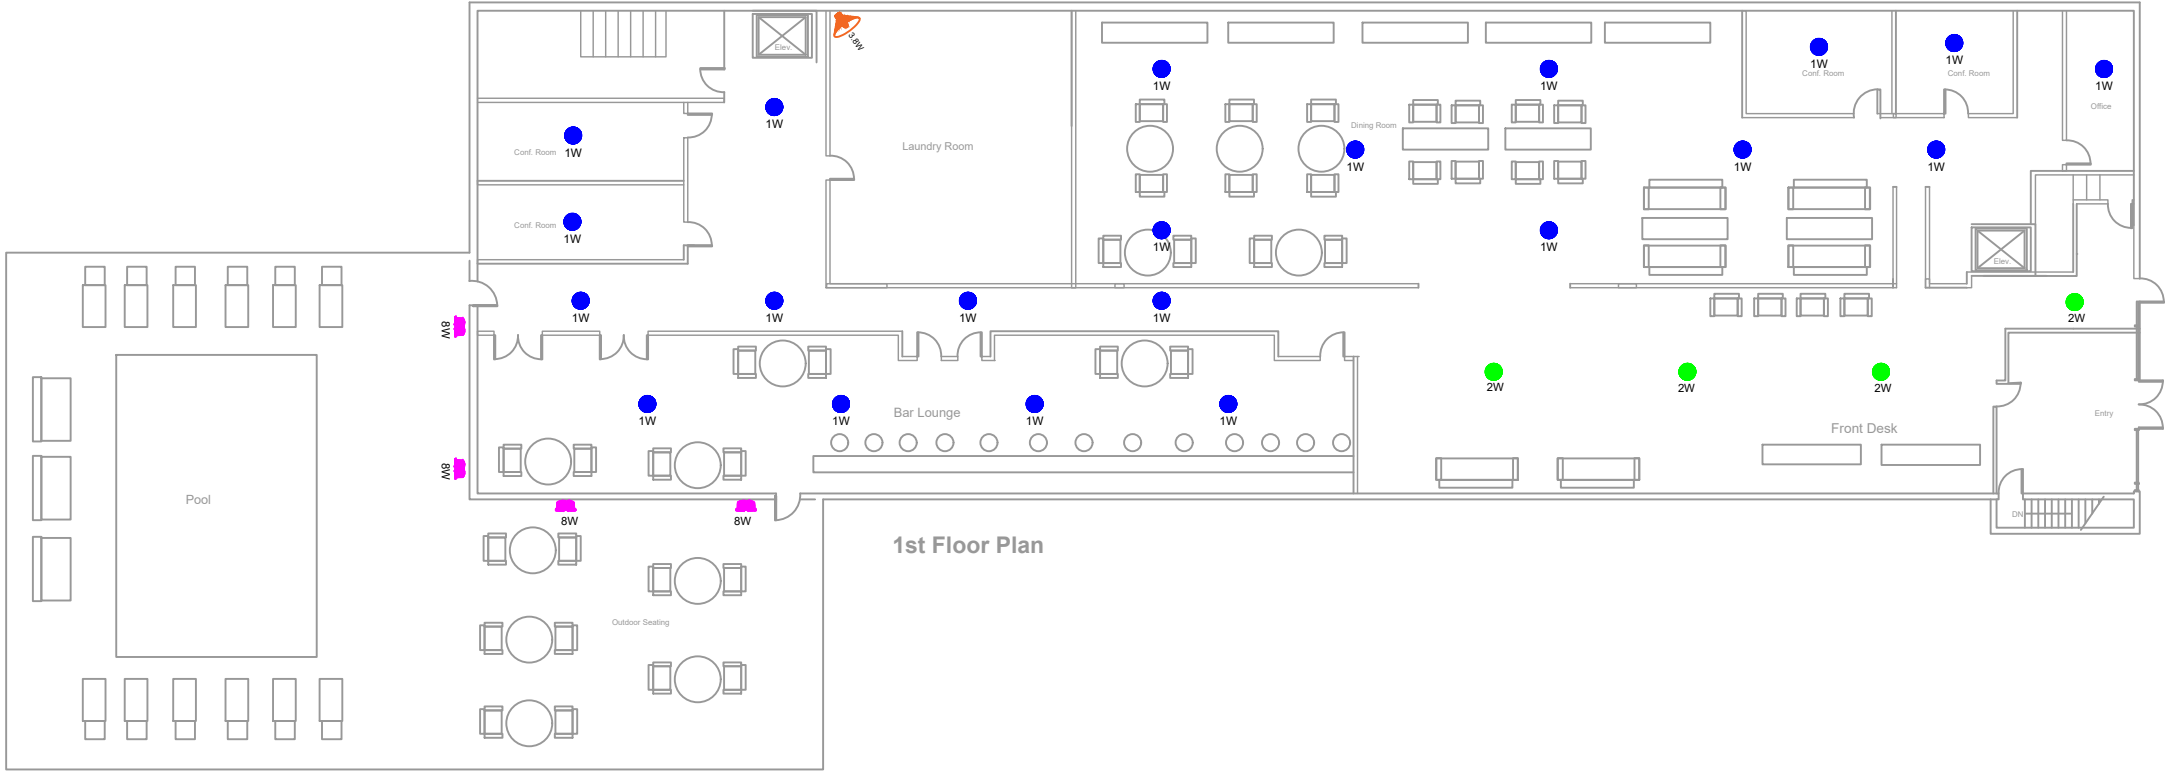

Nyquist IP-Hybrid Option

2nd +up Floor Plan

1st Floor Plan

LEGEND

- 4 BOGEN OCS1
Tapped @ 2W
- 30 BOGEN HFCS1LP
Tapped @ 1W
- 🔊 1 BOGEN SPT15A
Tapped @ 3.8W
- 4 BOGEN A12
Tapped @ 8W
- 📄 7 BOGEN NQ-T2000
- 📄 1 BOGEN T1100

Analog Paging Option

2nd +up Floor Plan

1st Floor Plan

LEGEND

- 4 BOGEN OCS1
Tapped @ 2W
- 30 BOGEN HFCS1LP
Tapped @ 1W
- 🔊 1 BOGEN SPT15A
Tapped @ 3.8W
- ▭ 4 BOGEN A12
Tapped @ 8W