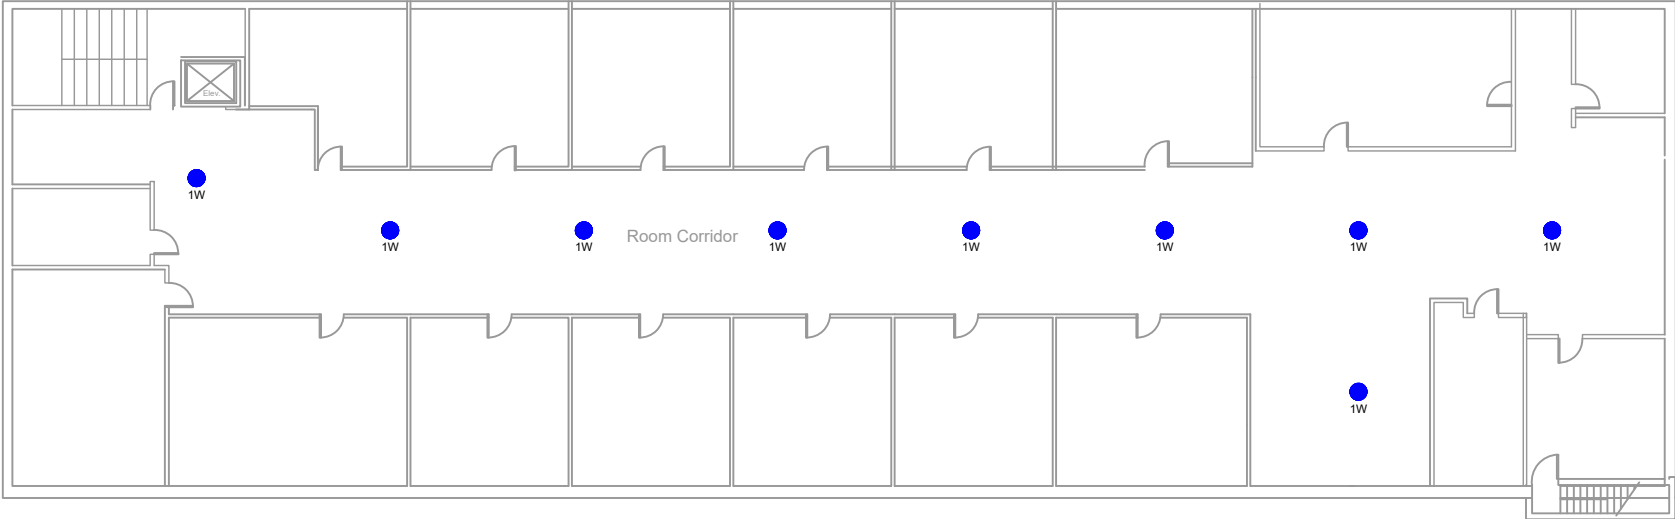

Nyquist IP-Hybrid Option

2nd +up Floor Plan

1st Floor Plan

LEGEND

- 4 BOGEN OCS1
Tapped @ 2W
- 30 BOGEN HFCS1LP
Tapped @ 1W
- 🔊 1 BOGEN SPT15A
Tapped @ 3.8W
- 4 BOGEN A12
Tapped @ 8W
- 📄 7 BOGEN NQ-T2000
- 📄 1 BOGEN T1100

Analog Paging Option

2nd +up Floor Plan

1st Floor Plan

LEGEND

- 4 BOGEN OCS1
Tapped @ 2W
- 30 BOGEN HFCS1LP
Tapped @ 1W
- 🔊 1 BOGEN SPT15A
Tapped @ 3.8W
- ▭ 4 BOGEN A12
Tapped @ 8W